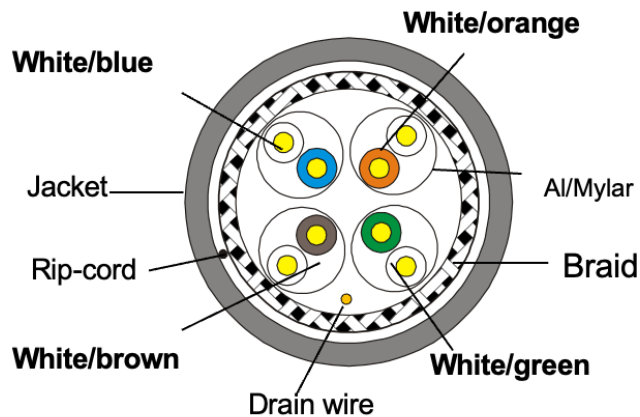

Newlink F/STP 4-pair Cat 7 CM Gray

Construction:

Conductor	Material:	Solid Bare Copper		
	Nom. O.D. (mm)	0.560	Up	+0.005
			down	-0.005
Insulation	Material	Skin-foam-skin PE		
	Diameter	1.330 ± 0.05mm		
Inner Screening Material	Al/Mylar	Drain wire: Yes		
Outer Screening Material	Aluminum-magnesium alloy	Coverage	≥30%	
Sheath	Thickness	0.55±0.05mm		
	External O.D.	7.6±0.5mm		
	Surface	Clean, Frap, Satiation		
	Material	PVC (complies with RoHS), CM		
	Color	Gray		
Surface Printing	Letter Height	3.0± 0.3mm		
	Color	Black		
	Print error & space	≤±0.5%, 1m		
Core Color	1 White/Blue	2 White/Orange		
	3 White/Green	4 White/Brown		
Length	305 ± 1.0m			
Packing	Drum			
Rip-cord	Yes			
Standards	ISO/IEC 61156-5; EN 50288-4			

Sheath Physical Properties	Before aging Tensile Strength (Mpa) ≥ 13.5 Elongation (%) ≥ 150
	Aging Period ($^{\circ}\text{C} \times \text{hrs}$): $100^{\circ}\text{C} \times 24\text{h} \times 7\text{d}$
	After aging Tensile Strength (Mpa) ≥ 12.5 Elongation (%) ≥ 125
	Cold Bend ($-20 \pm 2^{\circ}\text{C} \times 4\text{h}$) $8 \times \text{Cable OD}$, no visible cracks
Electrical Characteristics (20°C)	Impedance (Ω) (1.0 – 100.0 MHz): $100 \pm 15\Omega$ (100 – 250MHz): $100 \pm 18\Omega$ (250.0 – 600.0 MHz) $100 \pm 25\Omega$
	Delay Skew (ns/100m) ≤ 25
	Velocity of propagation (%): 74
	Unbalanced to ground capacitance (pf/100m) max: 330
	DC Resistance ($\Omega /100\text{m}$) max 9.38
	DC Conductor Resistance Unbalance (%) max 2.0

Ordering Information:

Part number	Description
NEW-9877701	Newlink F/STP 4-pair Cat 7 CM Gray