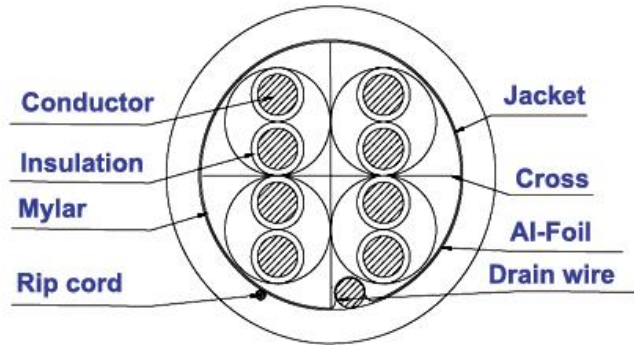

### CAT-6A STP 23 AWG CM Cable

#### Features:

- Cat-6A 4-pair STP
- Standards: ANSI/EIA/TIA 568-C.2 & ISO/IEC 11801, UL 568.C.2 - Local Area Network Cable Verified for Transmission Performance, UL ANSI 444 - Communication Cables
- Applications: 10BASE-T, 100BASE-TX Fast Ethernet, 1000BASE-T, 100VG-AnvL AN . 500 MHz Broadband

Type of Cable	STP Cat-6A	
Length per reel	1000ft	
# of Pairs	4	
Application	Indoors	
Conductor	Material	Bare Copper
	Construction	≥0.560mm
	Size	23AWG
Insulation	Material	HD-PE
	Thickness	MIN at any point: 0.24/0.28mm MAX AVG:0.26/0.30 mm
	Diameter	1.08 ± 0.01mm; 1.15 ± 0.01mm
	Colors	Blue / White-Blue
		Orange / White-Orange
		Green / White-Green
		Brown / White-Brown
Elongation	Min. 300%	
Tensile Strength	Min. 1.682Kg/mm <sup>2</sup>	