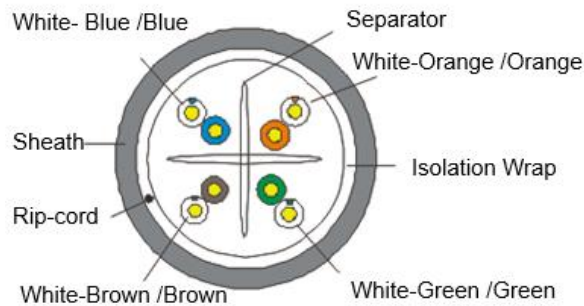

Newlink U/UTP 4 Pairs Cat 6A-CMP (1,000ft) Gray

Technical specifications:

Conductor	Material		Solid Bare Copper	
	Nom. O.D. (mm)	0.565	Up	+0.005
			Down	-0.005
Insulation	Material	FEP		
	Diameter	1.09 ± 0.05mm		
Wrapping	Isolation Wrap	Filling	Plastic Separator: FEP	
Jacket	Thickness		0.53 ± 0.05mm	
	External O.D.		6.9 ± 0.4mm	
	Surface		Clean, frap, satiation	
	Material		PVC (complies with RoHS), CMP	
	Color		Grey	
Surface printing	Letter height		3.0 ± 0.3mm	
	Color		Black	
	Print error & space		≤±0.5%, 1m	
Color Code	1 White-Blue/Blue		2 White-Orange/Orange	
	3 White-Green/Green		4 White-Brown/Brown	
Length	305 ± 1.5m			

Ripcord	Yes	Drain Wire	No
Jacket physical properties	Before Aging Tensile Strength (Mpa) ≥ 13.5 Elongation (%) ≥ 150 Aging Period ($^{\circ}\text{C} \times \text{hrs}$) $100^{\circ}\text{C} \times 24\text{hx}7\text{d}$ After Aging Tensile Strength (Mpa) ≥ 12.5 Elongation (%) ≥ 125 Cold bend ($-20 \pm 2^{\circ}\text{C} \times 4\text{h}$) $8 \times \text{Cable O.D.}$, No visible cracks		
Electrical characteristics	Impedance(Ω)	1.0-250.0MHz	100 \pm 15
		250.0-500.0MHz	100 \pm 22
	1.0-500.0MHz Delay Skew (ns/100m): ≤ 45		
	Unbalanced-to-ground capacitance (pf/100m) max 330		
	DC Resistance ($\Omega/100\text{m}$) max: 9.38		
	DC Conductor Resistance Unbalance (%) max 5.0		
Standards	ISO/IEC11801, ANSI/TIA-568.2-D		

NEWLINK

Cabling Systems

NEW-9807991

250	17.3	31.1	38.3	536.3	36.3	19.8	16.8
300	16.8	34.3	37.1	536.1	35.1	18.3	15.3
500	15.2	45.3	33.8	535.6	31.8	13.8	10.8

Ordering Information:

Part Number	Description
NEW-9807991	Newlink U/UTP 4 Pairs Cat 6A-CMP (1,000ft) Gray