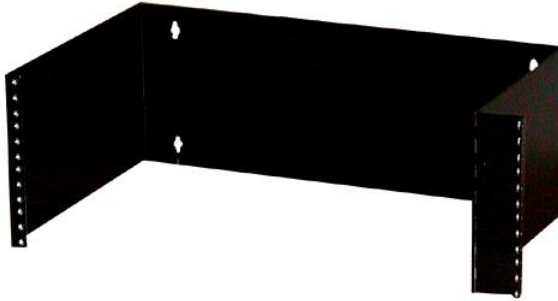

19" Wall mount Brackets

- Black powder painted steel construction
- Wall mount 19" bracket
- Standard spacing and threading
- Front dimensions by standard
- EIA Soft cable protection grommets
- Mouse pad included

Technical Specifications:

The wall-mount brackets aid in conserving valuable floor space within your telecommunications closet.

Features:

- Color: Black
- Depth: 6" and 12"
- Rack Units: 1, 2, 3, and 4 units
- Standard EIA spacing
- Designed for 19-inch patch panels, these hinged brackets can be mounted directly onto a wall
- Accepts 10-32 screws
- Heavy-duty 16-gauge steel