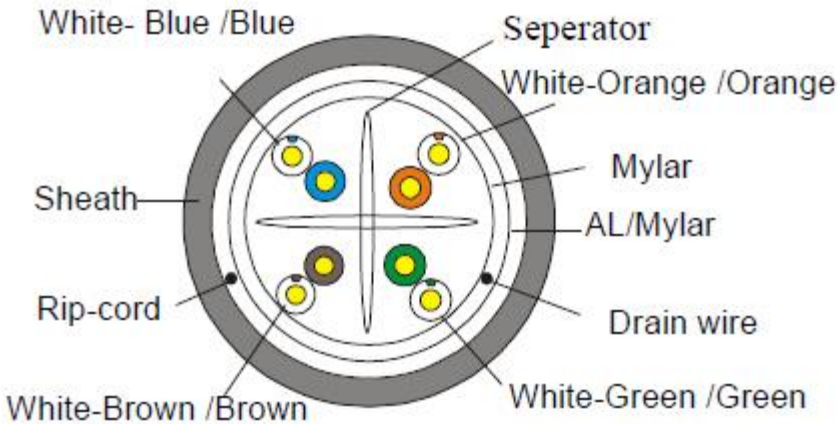

### Newlink Cat 6 STP 4-pair 23AWG Outdoor Black

**Technical Characteristics:**

<b>Conductor</b>	Material	Solid Bare Copper		
	Nominal O.D. (mm)	0.565	Up	+0.005
			down	-0.005
<b>Insulation</b>	Material	HDPE		
	Diameter	1.12±0.05mm		
<b>Screening Material:</b>	Mylar+ AL/Mylar			
<b>Jacket</b>	Thickness	0.60±0.05 mm		
	External O.D.	7.4±0.4 mm		
	Surface	Clean, Frap, Satiation		
	Material	LDPE(complies RoHS)		
	Color	Black		
<b>Surface Printing</b>	Letter height	3.0±0.3mm		
	Color	White		

	Print error & Space	≤ ±0.5%, 1m	
<b>Core Color</b>	1 White- Blue /Blue	2 White-Orange /Orange	
	3 White-Green /Green	4 White- Brown /Brown	
<b>Packing length</b>	(305±1.5)m		
<b>Rip cord</b>	Yes	Drain Wire	Yes
<b>Jacket Physical Properties</b>	Before Aging Tensile Strength (Mpa)	≥10.0	
	Elongation(%)	≥350	
	Aging Period (°C x hrs)	100°C x 24h x 10d	
	After Aging Elongation(%)	≥300	
	Cold bend (-20 ± 2°C x 4h)	No visible cracks	
<b>Standards:</b>	ISO/IEC11801, IEEE 802.3af, TIA-568-C.2 ANSI/EIA/TIA 568-C.2 & ISO/IEC 11801, UL 568.C.2 - Local Area Network Cable Verified for Transmission Performance, UL ANSI 444 - Communication Cables		