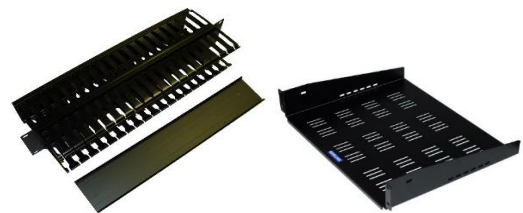

0165000	Vertical Cable Hanger 1-Hook 3.75" x 3.75"
0191446	19" Sliding Keyboard/ Shelf and Mouse Pad
0191447	19" Sliding Keyboard/Shelf
0191451	19" Sliding Vented Shelf 4-point mounting 24" Depth 120 lbs
0191452	19" Solid Center Weight Rack Shelf 19" Depth 60 lbs
0191453	19" Solid Cantilevered Weight Rack Shelf 14" Depth 50lbs
0191454	19" Vented Shelf 4-point mounting 30" Depth 200 lbs
0191461	19" Sliding Vented Shelf 22" Depth 77lbs
0191510	19" Cantilevered Vented Shelf 12" Depth 70 lbs
0191511	19" Flush Cantilevered Solid Shelf 12" Depth 70 lbs
0191512	19" Flush Mount Cantilevered Vented Shelf 14" Depth 50 lbs
0191518	19" Flush Cantilevered Vented Shelf 18" Depth 75 lbs
0201021	Horizontal 2U-1 Side Duct Panel with Cover 3.5" x 19"
0201023	Horizontal 2U-2 Side Duct Panel with Cover 3.5" x 19"
0205002	Horizontal Cable Organizer 5-Rings 1U Rack
0301001	2-pack Horizontal 1U-1 Side Duct Panel with Cover 1.75" x 19"
0336010	Vertical Wire Bracket 1-Side 36" H x 4" W Black (only for 0842016 and 0844010)
0336020	Vertical Wire Bracket 2-Side 36" H x 4" W Black (only for 0842016 and 0844010)
0336040	Vertical Wire Bracket 2-Side 72"H x 4" W Black (only for 0842016 and 0844010)
0445020	2-position Wall Mount Bracket 12" Panel Depth
0445030	3-position Wall Mount Bracket 12" Panel Depth
0455040	4-position Wall Mount Bracket 12" Panel Depth
0455060	6-position Wall Mount Bracket 12" Panel Depth
0516208	8-Outlet Power Strip Rack Mount with thermal protector
0516210	10-Outlet Power Strip Rack mount 15A with Surge Protector
0516220	20-Outlet Power Strip Vertical 15A with surge protection
0617519	Filler Panel 1-U
0635019	Filler Panel 2-U