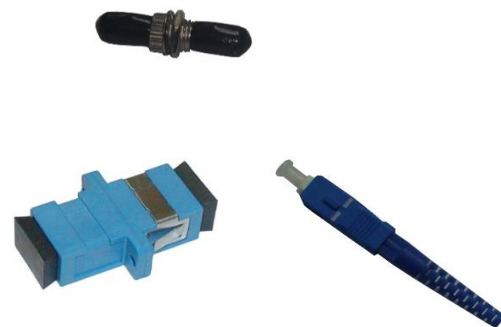

FIBER OPTIC DISTRIBUTION BOXES AND ACCESSORIES

2670024	Rack mount Fiber Box 24-ports ST Ready (2 x 12 Unloaded ST plates). Comes with Splice Kit Tray
2670048	Rack mount Fiber Box 48-ports ST Ready (4 x 12 Unloaded ST plates). Comes with Splice Kit Tray
2681124	24 Port Wall mount Fiber Box ST Ready. For SC add 28900xx
2890010	12-port SC plate (loaded) for 2670024 , 2670048 and 2681124
2890011	12-port SC/UPC plate Multimode - Beige Simplex (loaded)
2890015	12-port SC/APC plate (loaded) for 2670024, 2670048 and 2681124
2890020	12-port LC plate (loaded) for 2670024 , 2670048 and 2681124
2890030	12-port FC plate (loaded) for 2670024 , 2670048 and 2681124
2890040	Blank plate for 2670024, 2670048 and 2681124

FIBER OPTIC CONNECTORS AND COUPLERS

3580001	ST-ST Coupler Simplex
3580002	SC-SC Coupler Simplex
3580003	LC-LC Coupler Simplex
3580012	SC-SC Coupler Duplex
3580013	ST-SC Coupler Duplex
3580033	LC-LC Coupler Duplex
312167M	ST Connector Multimode Simplex Ceramic
312168M	ST Connector Singlemode Simplex Ceramic
321175M	SC Connector Multimode Simplex
321176M	SC Connector Singlemode Simplex (While supplies Last)
340088S	LC Connector Singlemode Simplex Ceramic
340187M	LC Connector Multimode Simplex Ceramic

WALL PLATES AND SURFACE BOXES (MODULAR AND SNAP-IN)

4000001	Wall Plate 1-port Single Snap White
4000002	Wall Plate 2-ports Single Snap White
4000003	Wall Plate 3-ports Single Snap White
4000004	Wall Plate 4-ports Single Snap White
4000005	Surface Mount Box White