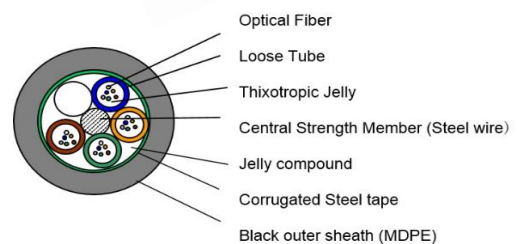

NEWLINK FEATURED PRODUCTS

ITEM #	DESCRIPTION
17710YW	Patch Cord Cat-6A 50um Gold Yellow 10 ft
17715BL	Patch Cord Cat-6A 50um Gold Blue 15ft
17720BL	Patch Cord Cat-6A 50um Gold Blue 20ft
17725BL	Patch Cord Cat-6A 50um Gold Blue 25ft
17750BL	Patch Cord Cat-6A Molded 50um Gold Blue 50ft
17775BL	Patch Cord Cat-6A Molded 50um Gold Blue 75ft
177100BL	Patch Cord Cat-6A Molded 50um Gold Blue 100ft
177200BL	Patch Cord Cat-6A Molded 50um Gold Blue 200ft

CAT-6A UTP JACKS

3667704	Cat-6A Keystone Jack T568A/B Gray
3667705	Cat-6A Keystone Jack T568A/B Orange
3667706	Cat-6A Keystone Jack T568A/B Blue
3667707	Cat-6A Keystone Jack T568A/B Green
3667708	Cat-6A Keystone Jack T568A/B White
3667709	Cat-6A Keystone Jack T568A/B Red
3667715	Cat-6A Keystone Jack T568A/B Yellow
3667728	Cat-6A Keystone Jack T68A/B Ivory
3899006	Cat 6A STP Jack Metallic Silver

COAXIAL SOLUTIONS

COAXIAL CABLES AND CONNECTORS

98RG580	RG58 Coaxial Cable 0.81mm BC + 2.95 SPE (1,000ft)
98RG622	RG6 75 ohm Coaxial Cable - 60% Braid FR PVC Black Jacket (1,000ft)
98RG644	RG6 75 ohm Coaxial Cable - 60% Braid PE Outdoor Black Jacket (1,000ft)

FIBER OPTIC SOLUTIONS

FIBER OPTIC CABLES - Prices per Kilometer (1Km = 3,280 ft)

Loose Tube Singlemode

9410004	4-Fiber Loose Tube Singlemode Outdoor
9410006	6-Fiber Loose Tube Singlemode Outdoor
9410012	12-Fiber Loose Tube Singlemode Outdoor
9410024	24-Fiber Loose Tube Singlemode Outdoor
9410048	48-Fiber Loose Tube Singlemode Outdoor
9410072	72-Fiber Loose Tube Singlemode Outdoor
9410096	96-Fiber Loose Tube Singlemode Outdoor
9410144	144-Fiber Loose Tube Singlemode Outdoor

Loose Tube Singlemode Armored