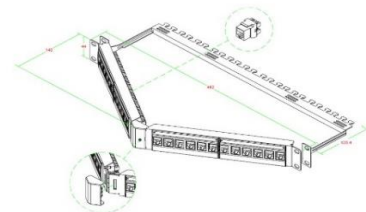

BLANK PATCH PANELS (for Cat 6A Jacks)

2200024	24-Port Blank Patch Panel 19"
2200048	48-Port Blank Patch Panel 19"
2222024	24-port Blank Patch Panel STP

CAT-6A PATCH PANELS

2777712	Rackmount Modular Premium Patch Panel Cat 6A UTP 12-Port
2777724	Rackmount Modular Premium Patch Panel Cat 6A UTP 24-Port
2777748	Rackmount Modular Premium Patch Panel Cat 6A UTP 48-Port
2773324	24-Port Cat 6A UTP Modular Angular Patch Panel
2773348	24-Port Cat 6A UTP Modular Angular Patch Panel