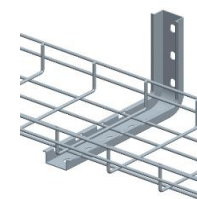

NEWLINK CABLE TRAYS & ACCESSORIES

8504023	Newlink EZ Cable tray 4" x 2" x 3 meters
8506023	Newlink EZ Cable tray 6" x 2" x 3 meters
8508023	Newlink EZ Cable tray 8" x 2" x 3 meters
8512023	Newlink EZ Cable tray 12" x 2" x 3 meters
8504010	Newlink PG Hanger-10 Kit for 8504023 (Kit includes: 1 bar, 2 rods, and 2 nuts)
8506010	Newlink PG Hanger-10 Kit for 8506023 (Kit includes: 1 bar, 2 rods, and 2 nuts)
8508010	Newlink PG Hanger-10 Kit for 8508023 (Kit includes: 1 bar, 2 rods, and 2 nuts)
8512010	Newlink PG Hanger-10 Kit for 8512023 (Kit includes: 1 bar, 2 rods, and 2 nuts)
8530012	Newlink PG Splice CF
8504050	FAS L Hanger 4"
8506050	FAS L Hanger 6"
8508050	FAS L Hanger 8"
8512050	FAS L Hanger 12"
8560000	Cable Tray Cutter
8585100	4" CRP Reinforced Bracket
8585200	8" CRP Reinforced Bracket
8585250	Strenghtening Bar
8585300	12" CRP Reinforced Bracket
8585045	Fas Profile 1 meter
8585080	FasLock
8595010	Fast Fix Splicer
8595030	T-Type Hanging Bracket
8598010	Cable Fixer (Base)
8598011	Cable Fixer Top for 6mm cable (up to 4 per each 8598010)
8595020	Cable Guider
8597010	1" Conduit Connector