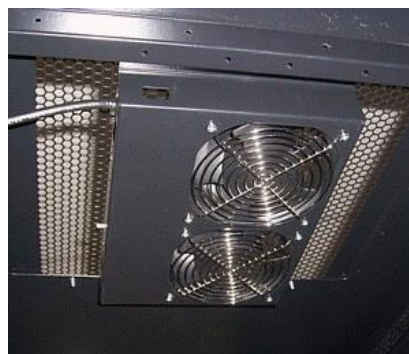

78" (42RU), Vented front and back door (2 fans and 1 power strip included (6-outlet)

Newlink offers a unique all steel enclosure that is both strong and attractive. Our design allows us to maintain tighter tolerances for door clearance, better stability and superior heat dissipation. Comes fully assembled and includes two Turbo Fans and a 6-outlet power strip.

- External: 78"High x 24"Wide x 39" ½ Depth. Internal mounting 19"Wide x 32-34" Depth
- Vented Front Door w/ lock
- Vented Rear Door w/ Lock
- Removable Side Panels
- 19" Mounting Uprights Painted, Square Holes, EIA Spacing w/ M6 Clip Nuts and Hardware.
- Weight: 294
- Standard EIA 310 D
- Material: SPCC Cold Rolled Steel
- Max. Static Load: 800Kg

NEWLINK

Cabling Systems

NEW-0978401

Technical Specifications:

Style:	Standalone cabinet with vented front and back doors
Size:	External: 78"High x 24"Wide x 39" ½ Depth. Internal mounting 19"Wide x 32-34" Depth
Finish:	Powder Coated, Black
Application:	Housing of Datacomm Equipment, Telecommunications Equipment, Computer Control Room Equipment
Cabinet Weight:	294 LBS
Max. Static Load:	800 Kg / 1760 lbs
Fans:	2 Fans Included
Power Strip:	6-outlet INCLUDED

Ordering Information:

Part Number	Description
NEW-0978401	78" (42RU), Vented front and back door (2 fans and 1 power strip included (6-outlet)