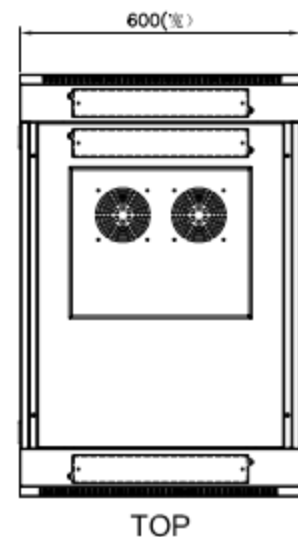

78" (42RU), Vented front and back door (2 fans and 1 power strip included (6-outlet)

Newlink offers a unique all steel enclosure that is both strong and attractive. Our design allows us to maintain tighter tolerances for door clearance, better stability and superior heat dissipation. Comes fully assembled and includes two Turbo Fans and a 6-outlet power strip.

- External: 78"High x 24"Wide x 39" ½ Depth. Internal mounting 19"Wide x 32-34" Depth
- Vented Front Door w/ lock
- Vented Rear Door w/ Lock
- Removable Side Panels
- 19" Mounting Uprights Painted, Square Holes, EIA Spacing w/ M6 Clip Nuts and Hardware.
- Weight: 294
- Standard EIA 310 D
- Material: SPCC Cold Rolled Steel
- Max. Static Load: 800Kg

NEWLINK

Cabling Systems

NEW-0978401

Technical Specifications:

Style:	Standalone cabinet with vented front and back doors
Size:	External: 78"High x 24"Wide x 39" ½ Depth. Internal mounting 19"Wide x 32-34" Depth
Finish:	Powder Coated, Black
Application:	Housing of Datacomm Equipment, Telecommunications Equipment, Computer Control Room Equipment
Cabinet Weight:	294 LBS
Max. Static Load:	800 Kg / 1760 lbs
Fans:	2 Fans Included
Power Strip:	6-outlet INCLUDED

Ordering Information:

Part Number	Description
NEW-0978401	78" (42RU), Vented front and back door (2 fans and 1 power strip included (6-outlet)