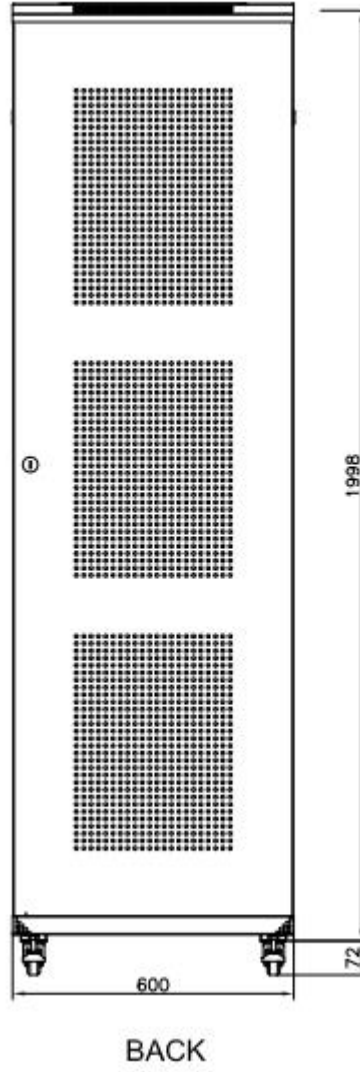

78" (42RU), Vented front and back door (2 fans and 1 power strip included (6-outlet)

Newlink offers a unique all steel enclosure that is both strong and attractive. Our design allows us to maintain tighter tolerances for door clearance, better stability and superior heat dissipation. Comes fully assembled and includes two Turbo Fans and a 6-outlet power strip.

- External: 78"High x 24"Wide x 39" ½ Depth. Internal mounting 19"Wide x 32-34" Depth
- Vented Front Door w/ lock
- Vented Rear Door w/ Lock
- Removable Side Panels
- 19" Mounting Uprights Painted, Square Holes, EIA Spacing w/ M6 Clip Nuts and Hardware.
- Weight: 294
- Standard EIA 310 D
- Material: SPCC Cold Rolled Steel
- Max. Static Load: 800Kg

NEWLINK

Cabling Systems

NEW-0978401

Technical Specifications:

Style:	Standalone cabinet with vented front and back doors
Size:	External: 78"High x 24"Wide x 39" ½ Depth. Internal mounting 19"Wide x 32-34" Depth
Finish:	Powder Coated, Black
Application:	Housing of Datacomm Equipment, Telecommunications Equipment, Computer Control Room Equipment
Cabinet Weight:	294 LBS
Max. Static Load:	800 Kg / 1760 lbs
Fans:	2 Fans Included
Power Strip:	6-outlet INCLUDED

Ordering Information:

Part Number	Description
NEW-0978401	78" (42RU), Vented front and back door (2 fans and 1 power strip included (6-outlet)