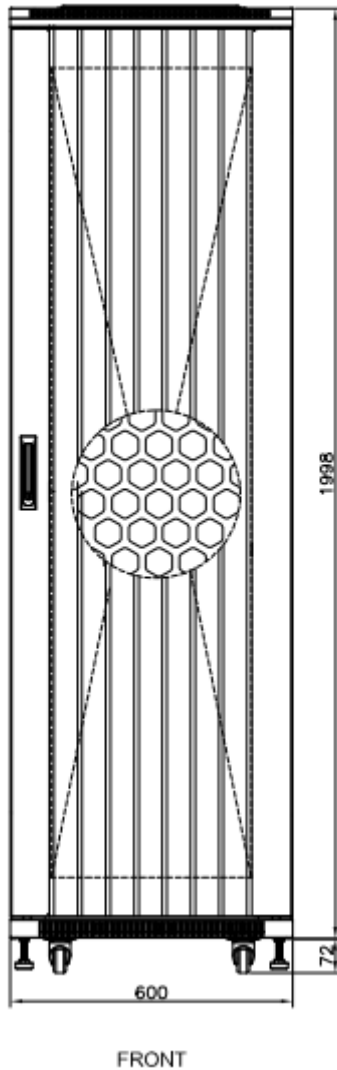

78" (42RU), Vented front and back door (2 fans and 1 power strip included (6-outlet)

Newlink offers a unique all steel enclosure that is both strong and attractive. Our design allows us to maintain tighter tolerances for door clearance, better stability and superior heat dissipation. Comes fully assembled and includes two Turbo Fans and a 6-outlet power strip.

- External: 78"High x 24"Wide x 39" ½ Depth. Internal mounting 19"Wide x 32-34" Depth
- Vented Front Door w/ lock
- Vented Rear Door w/ Lock
- Removable Side Panels
- 19" Mounting Uprights Painted, Square Holes, EIA Spacing w/ M6 Clip Nuts and Hardware.
- Weight: 294
- Standard EIA 310 D
- Material: SPCC Cold Rolled Steel
- Max. Static Load: 800Kg

NEWLINK

Cabling Systems

NEW-0978401

Technical Specifications:

Style:	Standalone cabinet with vented front and back doors
Size:	External: 78"High x 24"Wide x 39" ½ Depth. Internal mounting 19"Wide x 32-34" Depth
Finish:	Powder Coated, Black
Application:	Housing of Datacomm Equipment, Telecommunications Equipment, Computer Control Room Equipment
Cabinet Weight:	294 LBS
Max. Static Load:	800 Kg / 1760 lbs
Fans:	2 Fans Included
Power Strip:	6-outlet INCLUDED

Ordering Information:

Part Number	Description
NEW-0978401	78" (42RU), Vented front and back door (2 fans and 1 power strip included (6-outlet)