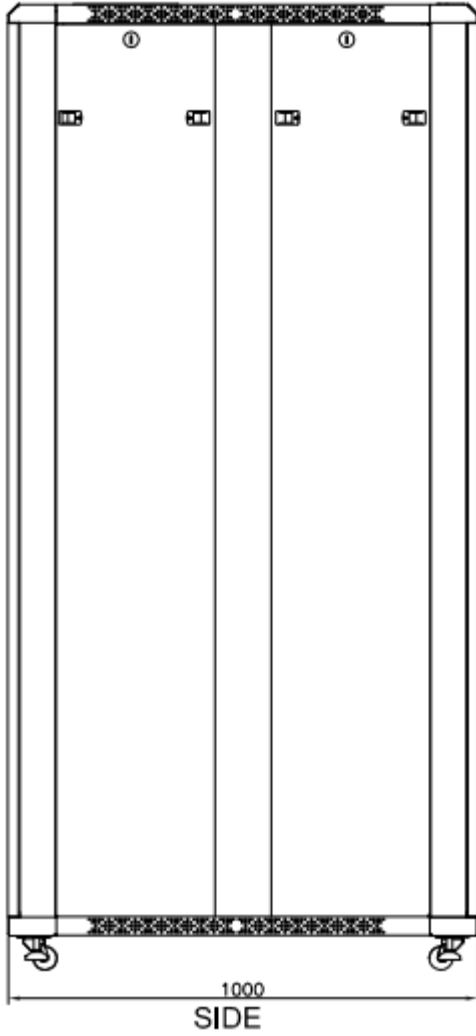

78" (42RU), Vented front and back door (2 fans and 1 power strip included (6-outlet)

Newlink offers a unique all steel enclosure that is both strong and attractive. Our design allows us to maintain tighter tolerances for door clearance, better stability and superior heat dissipation. Comes fully assembled and includes two Turbo Fans and a 6-outlet power strip.

- External: 78"High x 24"Wide x 39" ½ Depth. Internal mounting 19"Wide x 32-34" Depth
- Vented Front Door w/ lock
- Vented Rear Door w/ Lock
- Removable Side Panels
- 19" Mounting Uprights Painted, Square Holes, EIA Spacing w/ M6 Clip Nuts and Hardware.
- Weight: 294
- Standard EIA 310 D
- Material: SPCC Cold Rolled Steel
- Max. Static Load: 800Kg

NEWLINK

Cabling Systems

NEW-0978401

Technical Specifications:

Style:	Standalone cabinet with vented front and back doors
Size:	External: 78"High x 24"Wide x 39" ½ Depth. Internal mounting 19"Wide x 32-34" Depth
Finish:	Powder Coated, Black
Application:	Housing of Datacomm Equipment, Telecommunications Equipment, Computer Control Room Equipment
Cabinet Weight:	294 LBS
Max. Static Load:	800 Kg / 1760 lbs
Fans:	2 Fans Included
Power Strip:	6-outlet INCLUDED

Ordering Information:

Part Number	Description
NEW-0978401	78" (42RU), Vented front and back door (2 fans and 1 power strip included (6-outlet)