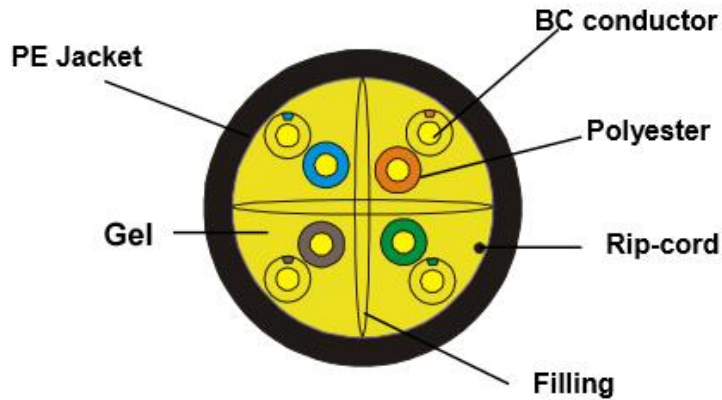

### Category 6 Outdoor UTP Cable

- Standards ANSI/TIA/EIA 568-C.2 and ISO 11801, UL 568.C.2 - Local Area Network Cable Verified for Transmission Performance, UL ANSI 444 - Communication Cables
- 4- Balanced Pairs
- Unshielded Twisted-pair construction
- NFPA / NEC OUTDOOR Rated
- Applications: Voice, Fax, T1, ISDN, 10BASE-T, 100BASE-TX, 100BASE-T4, 100VG-AnyLan, ATM-25, ATM-51, ATM-155, 1000BASE-T

#### Technical Specifications:

CONSTRUCTION:				
Category	CAT6-4P-PE			
Test Standard	ISO/IEC11801、ANSI/TIA-568-C.2, UL 568.C.2 - Local Area Network Cable Verified for Transmission Performance, UL ANSI 444 - Communication Cables			
CONDUCTOR:	Material	SOLID BARE COPPER		
	Nom. O.D. (mm)	0.565	Up	+0.005
			Down	-0.005
INSULATION:	DIAMETER:	1.01 ± 0.01 mm		
	MATERIAL:	HDPE		
COLOR	BLUE x WHITE / BLUE WHITE ORANGE x WHITE / ORANGE WHITE GREEN x WHITE / GREEN WHITE BROWN x WHITE / BROWN WHITE			
JACKET:	Thickness	0.60±0.05 mm		
	External O.D.	7.1±0.5 mm		
	Surface	Clean, Frap, satiation		
	Material	LDPE (complies RoHS)		
	Color	Black		
Packing length	305±1.5m			
Rip-cord	Yes	Drain Wire	No	

Jacket Physical Properties	Before Aging Tensile Strength (Mpa)	≥10.0
	Elongation(%)	≥350
	Aging Period ( xhrs)	100 x24h×10d °C
	After Aging Elongation(%)	≥300
	Cold bend(-20±2 x4h)	8xCable O.D. °C , No visible cracks
Electrical Characteristics (20) °C	1.0-250.0MHz, Characteristic impedance (Ω)	100±15
	1.0-250.0MHz, Delay Shew 20(ns/100m)	≤45 °C
	DC Resistance 20( Ω /100m) max	9.38°C
	DC Conductor Resistance Unbalance (%)max	5.0

#### TRANSMISSION PERFORMANCE: