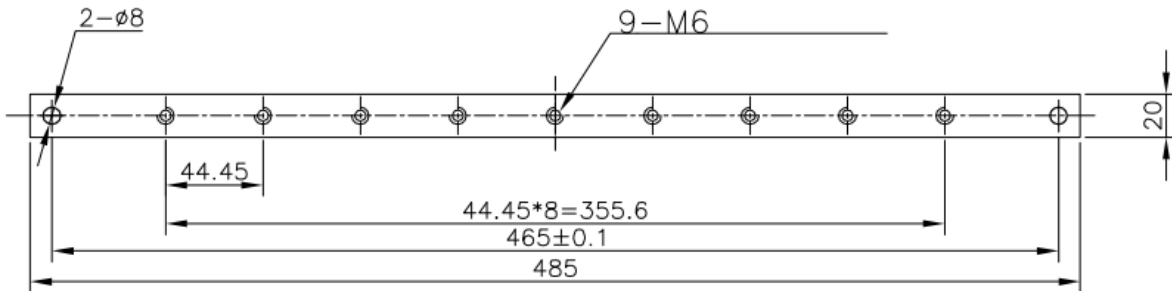

Newlink 19" Grounding Bar

Bar Material: copper coated with Zinc

Ordering Information:

Part Number	Description
NEW-0991500	Newlink 19" Grounding Bar