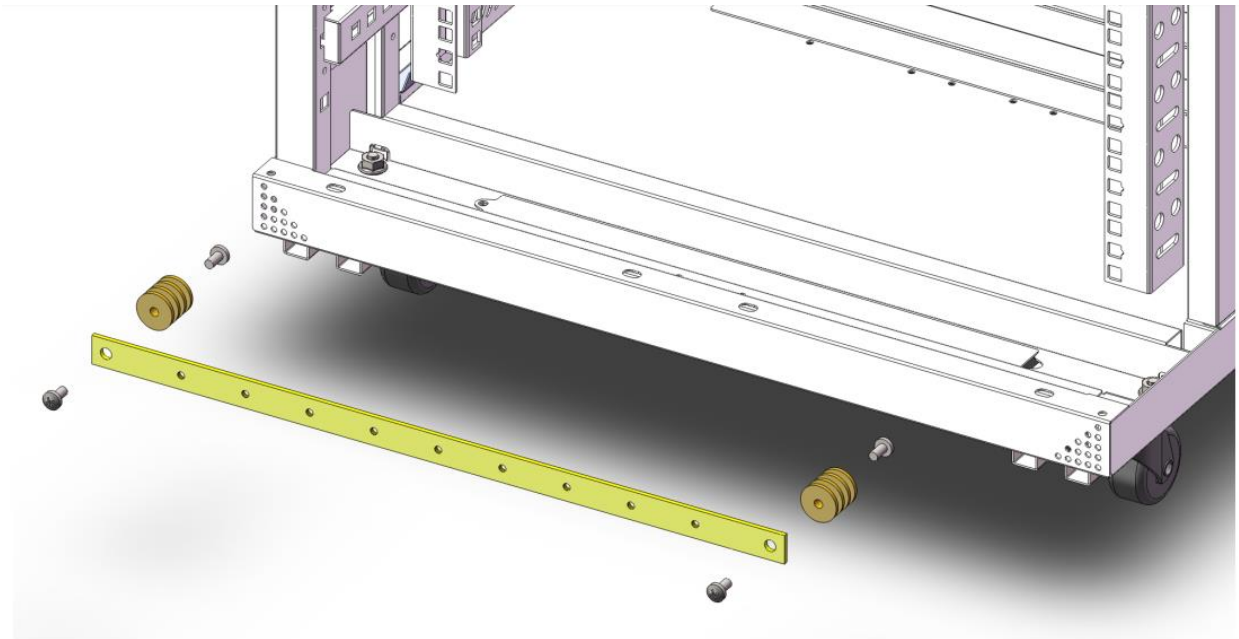

Newlink 19" Grounding Bar

Bar Material: copper coated with Zinc

Ordering Information:

Part Number	Description
NEW-0991500	Newlink 19" Grounding Bar