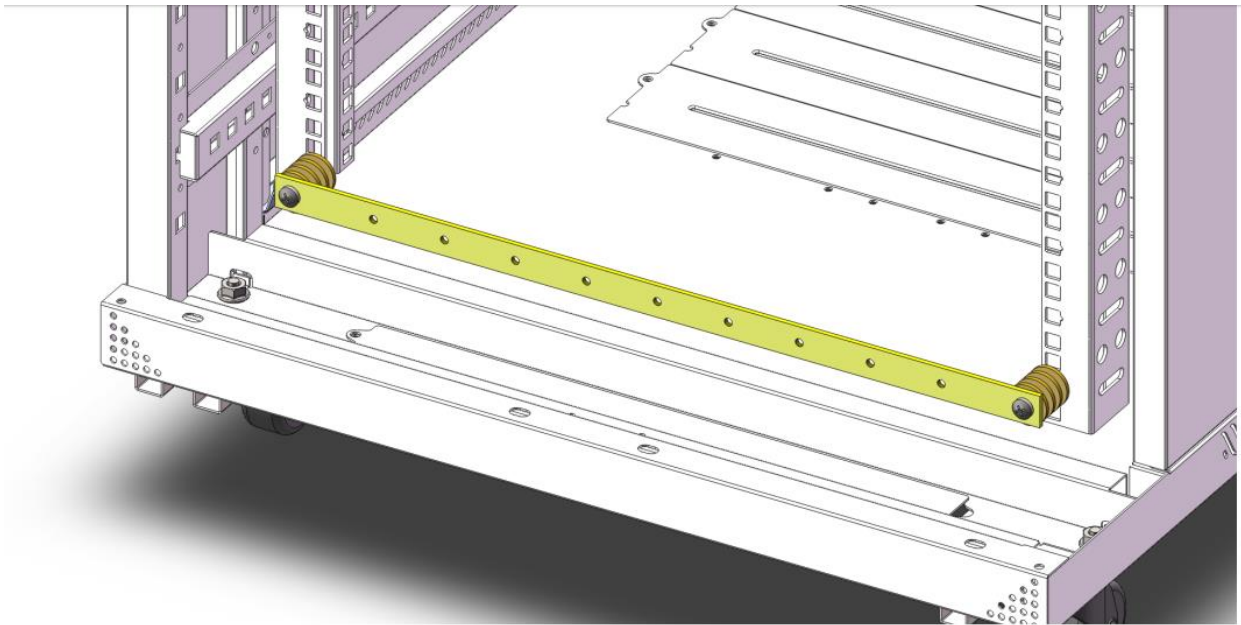

Newlink 19" Grounding Bar

Bar Material: copper coated with Zinc

Ordering Information:

Part Number	Description
NEW-0991500	Newlink 19" Grounding Bar