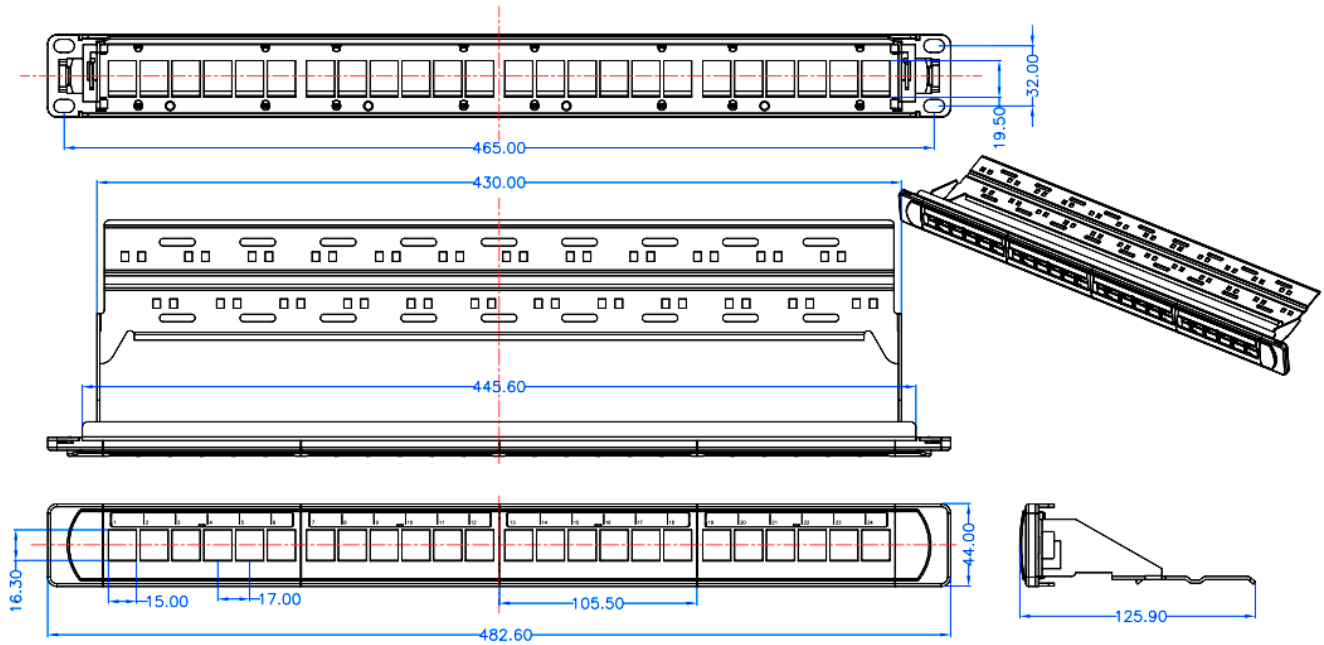

### Newlink 24-Port Blank Patch Panel for Cat 6A jacks

#### Ordering Information:

Part Number	Description
NEW-2200024	Newlink 24-Port Blank Patch Panel for Cat 6A jacks