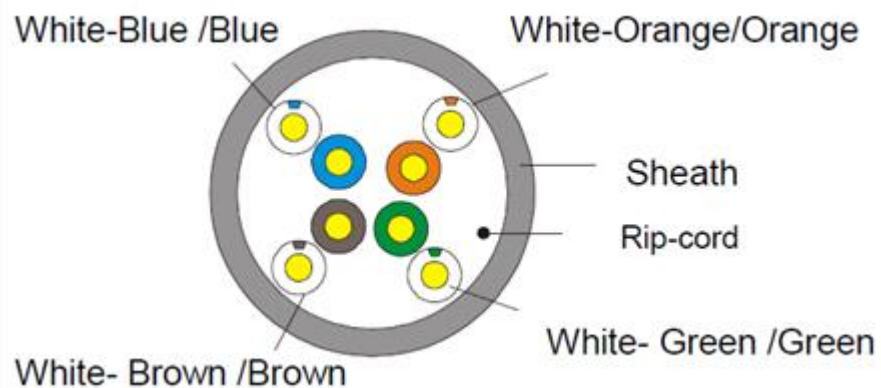

#### Newlink Cat 5e CM 24 AWG 1000ft

<b>Category</b>	U/UTP CAT5E-4P-PVC-CM	
<b>Test Standard</b>	ISO/IEC11801, TIA-568-C.2 YD/T1019, UL 568.C.2 - Local Area Network Cable Verified for Transmission Performance, UL ANSI 444 - Communication Cables	
<b>Conductor</b>	Solid Bare Copper 24 AWG	
<b>Insulation</b>	Material	HDPE
	Diameter	0.87±0.03mm
<b>Sheath</b>	Thickness	0.50±0.05 mm
	External O.D.	5.0±0.4 mm
	Surface	Clean, Frap, Satiation
	Material	PVC(complies RoHS),CM
	Colors	Multiple
<b>Surface Printing</b>	Letter Height	3.0±0.3mm
	Color	Black
	Print error & Space	≤±0.5%, 1m
<b>Core Color</b>	1 White – Blue/Blue	2 White – Orange/Orange
	3 White – Green/Green	4 White – Brown/Brown
<b>Packing</b>	Wooden Tray and carton	

<b>Box Dimensions</b>	35 x 35 x 20 cm		
<b>Packing length</b>	(305±1.5)m		
<b>Rip-cord</b>	Yes	Drain wire:	No
<b>Sheath Physical Properties</b>	Before Aging Tensile Strength (Mpa) ≥ 13.5		
	Elongation (%) ≥ 150		
	Aging Period(°C×hrs) 100°C×24h×7d		
	After Aging Tensile Strength (Mpa) ≥12.5		
	Elongation(%) ≥125		
<b>Electrical Characteristics (20°C)</b>	Cold bend (-20±2°C×4h) 8×Cable O.D. No visible cracks		
	1.0-100.0MHz Impedance(Ω) 100±15		
	Velocity of Propagation (NVP) 69%		
	1.0-100.0MHz Delay Shew (ns/100m) ≤45		
	DC Resistance Ω/100m) max 9.5		
DC Conductor Resistance Unbalance(%) max 5.0			