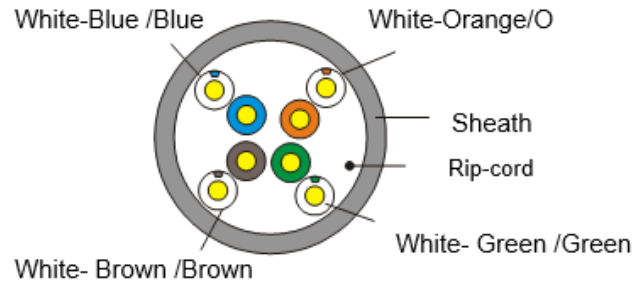

Newlink CCTV Optimized UTP Cat 5e PVC (1,000ft)

Technical specifications:

Conductor	Material	Solid Bare Copper		
	Nom. O.D. (mm)	0.450	Up	+0.005
			Down	-0.005
Insulation	Material	HDPE		
	Diameter	0.82 ± 0.05mm		
Jacket	Thickness	0.50 ± 0.05mm		
	External O.D.	4.7 ± 0.4mm		
	Surface	Clean, frap, satiation		
	Material	PVC (complies with RoHS)		
	Color	Grey or Blue		
Surface printing	Letter height	3.0 ± 0.3mm		
	Color	Black		
	Print error & space	≤±0.5%, 1m		
Color Code	1 White-Blue/Blue	2 White-Orange/Orange		
	3 White-Green/Green	4 White-Brown/Brown		
Packing	Pull box			
Box Dimensions	34x34x22 cm			
Length	305 ± 1.5m			
Ripcord	Yes	Drain wire	No	

Jacket physical properties	Before Aging Tensile Strength (Mpa) ≥ 13.5
	Elongation (%) ≥ 150
	Aging Period ($^{\circ}\text{C hrs}$) $100^{\circ}\text{C} \times 24\text{h} \times 7\text{d}$
	After Aging Tensile Strength (Mpa) ≥ 12.5
	Elongation (%) ≥ 125
	Cold bend ($-20 \pm 2^{\circ}\text{C} \times 4\text{h}$) $8 \times \text{Cable O.D.}$, No visible cracks
Electrical characteristics	1.0-100.0MHz Impedance Ω : 100 ± 15
	1.0-100.0MHz Delay Skew (ns/100m): ≤ 45
	DC Resistance ($\Omega/100\text{m}$) max: 14.8
	DC Conductor Resistance Unbalance (%) max: 5.0
Standards	ISO/IEC11801, ANSI/TIA-568.2-D

NEWLINK

Cabling Systems

NEW-980564X

Ordering Information:

Part Number	Description
NEW-9805641	Newlink CCTV Optimized UTP Cat 5e PVC (1,000ft) Gray
NEW-9805642	Newlink CCTV Optimized UTP Cat 5e PVC (1,000ft) Blue