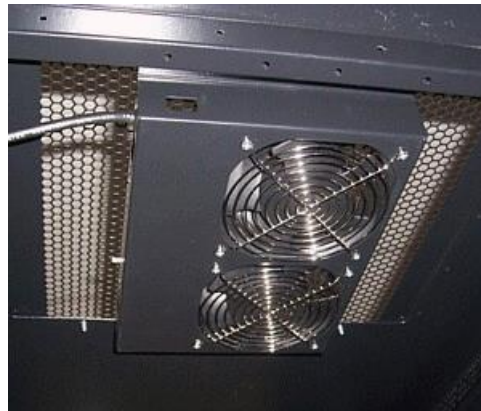

78" (42 UR) Standalone Cabinet, Glass door w/locks, 2 fans and 1 power strip included

- External: 78"High x 24"Wide x 39" ½ Depth. Internal mounting 19"Wide x 32-34" Depth
- Front Glass Door w/ lock
- Vented Rear Door w/ Lock
- Removable Side Panels
- 19" Mounting Uprights Painted, Square Holes, EIA Spacing w/ M6 Clip Nuts and Hardware.
- Weight: 294
- Standard EIA 310 D
- Max. Static Load: 800Kg

Newlink offers a unique all steel enclosure that is both strong and attractive. Our design allows us to maintain tighter tolerances for door clearance, better stability and superior heat dissipation. Comes fully assembled and includes two Turbo Fans and a 6-outlet power strip.

Technical Specifications:

STYLE:	STANDALONE CABINET W/GLASS DOOR
SIZE:	External: 78"High x 24"Wide x 39" ½ Depth. Internal mounting 19"Wide x 32-34" Depth
FINISH:	POWDER COATED, BLACK
APPLICATION:	HOUSING OF DATACOMM EQUIPMENT, TELECOMMUNICATIONS EQUIPMENT, COMPUTER CONTROL ROOM EQUIPMENT
CABINET WEIGHT:	294 LBS
MAX. STATIC LOAD:	800 Kg / 1760 lbs
FANS:	2 FANS INCLUDED
POWER STRIP:	6-outlet INCLUDED

Ordering Information:

Part Number	Description
NEW-0978301	78" (42UR) Cabinet, Glass Door (2 fans, 1 power strip (6-outlet) included)