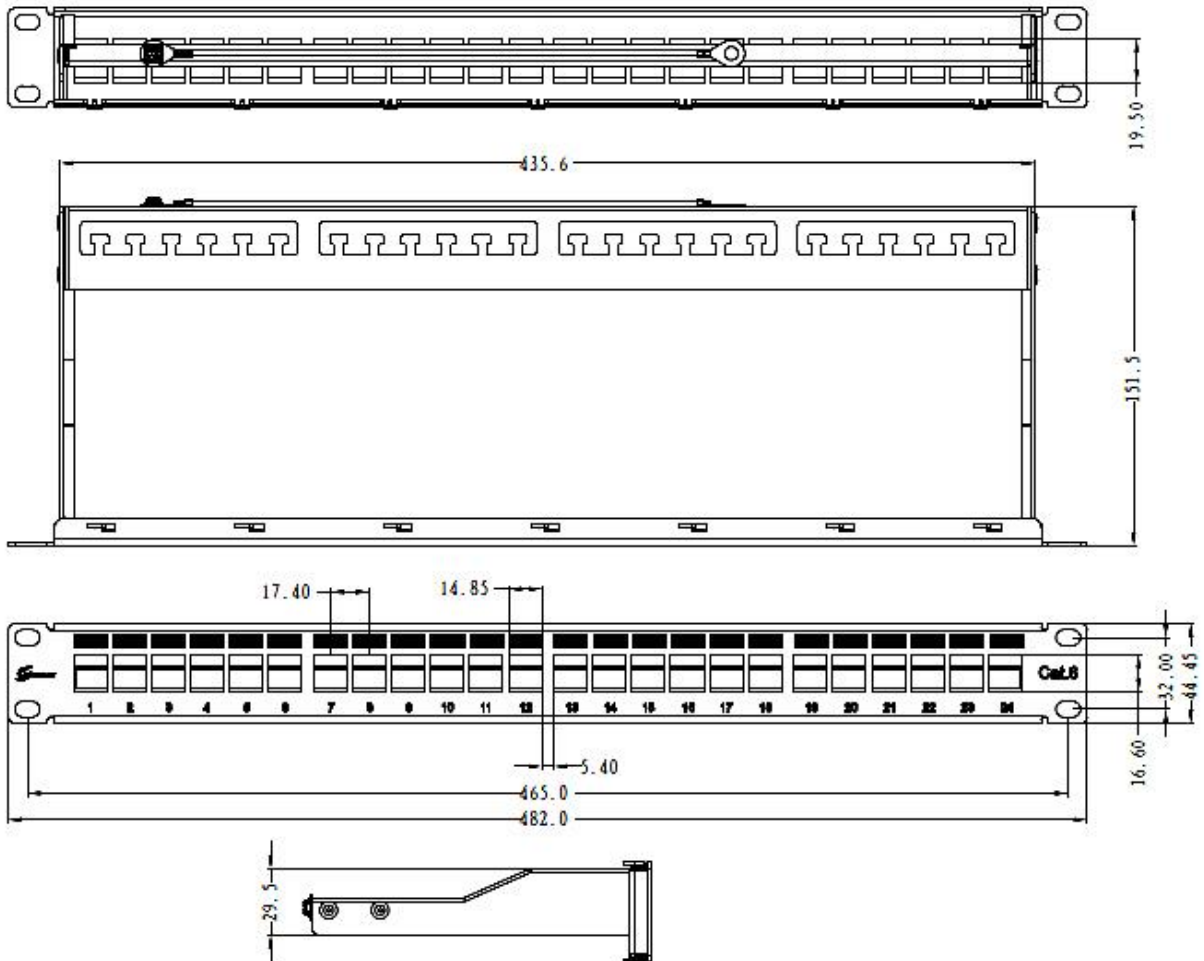

Newlink 24-port Cat-6A Blank Patch Panel STP

Technical Specifications:

- 24 ports STP blank patch panel. STP Cat.6 keystone jacks can be assembled on this panel.
- Horizontal Distribution
- Smart design: Dust-free shutter and label manager shutter
- Steel outer frame, with plastic powder clad
- Plastic frame: flame retardant ABS plastic
- Color: Black

Ordering Information:

Part Number	Description
NEW-2222024	Newlink 24-port Cat-6A Blank Patch Panel STP