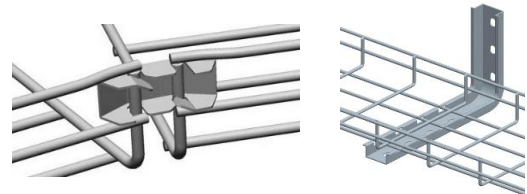

NEWLINK CABLE TRAYS & ACCESSORIES

8504023	Newlink EZ Cable tray 4" x 2" x 3 meters
8506023	Newlink EZ Cable tray 6" x 2" x 3 meters
8508023	Newlink EZ Cable tray 8" x 2" x 3 meters
8512023	Newlink EZ Cable tray 12" x 2" x 3 meters
8504029	Newlink EZ Cable Tray 4" x 2" x 2.90mts
8506029	Newlink EZ Cable Tray 6" x 2" x 2.90mts
8508029	Newlink EZ Cable Tray 8" x 2" x 2.90mts
8512029	Newlink EZ Cable Tray 12" x 2" x 2.90mts
8504010	Newlink PG Hanger-10 Kit for 8504023 (Kit includes: 1 bar, 2 rods, and 2 nuts)
8506010	Newlink PG Hanger-10 Kit for 8506023 (Kit includes: 1 bar, 2 rods, and 2 nuts)
8508010	Newlink PG Hanger-10 Kit for 8508023 (Kit includes: 1 bar, 2 rods, and 2 nuts)
8512010	Newlink PG Hanger-10 Kit for 8512023 (Kit includes: 1 bar, 2 rods, and 2 nuts)
8530012	Newlink PG Splice CF
8504050	FAS L Hanger 4"
8506050	FAS L Hanger 6"
8508050	FAS L Hanger 8"
8512050	FAS L Hanger 12"
8560000	Cable Tray Cutter
8585100	4" CRP Reinforced Bracket
8585200	8" CRP Reinforced Bracket
8585250	Strenghtening Bar
8585300	12" CRP Reinforced Bracket
8585045	Fas Profile 1 meter
8585080	FasLock
8595010	Fast Fix Splicer
8595030	T-Type Hanging Bracket
8598010	Cable Fixer (Base)
8598011	Cable Fixer Top for 6mm cable (up to 4 per each 8598010)
8595020	Cable Guider
8597010	1" Conduit Connector
8597034	3/4" Conduit Connector