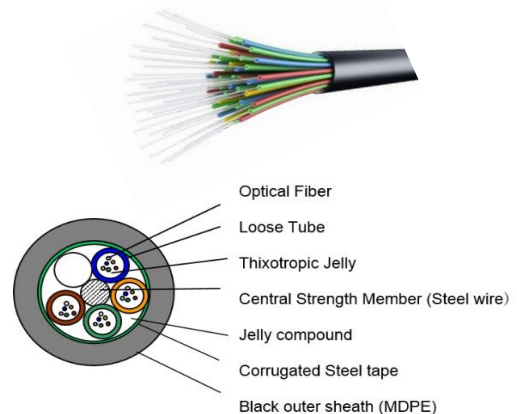

NEWLINK FEATURED PRODUCTS

ITEM #	DESCRIPTION
177200BL	Patch Cord Cat-6A Molded 50um Gold Blue 200ft

CAT-6A UTP JACKS

- 3667704 Cat-6A Keystone Jack T568A/B Gray
- 3667705 Cat-6A Keystone Jack T568A/B Orange
- 3667706 Cat-6A Keystone Jack T568A/B Blue
- 3667707 Cat-6A Keystone Jack T568A/B Green
- 3667708 Cat-6A Keystone Jack T568A/B White
- 3667709 Cat-6A Keystone Jack T568A/B Red
- 3667715 Cat-6A Keystone Jack T568A/B Yellow
- 3667728 Cat-6A Keystone Jack T68A/B Ivory
- 3899006 Cat 6A STP Jack Metallic Silver

COAXIAL SOLUTIONS

COAXIAL CABLES AND CONNECTORS

- 98RG580 RG58 Coaxial Cable 0.81mm BC + 2.95 SPE (1,000ft)
- 98RG622 RG6 75 ohm Coaxial Cable - 60% Braid FR PVC Black Jacket (1,000ft)
- 98RG644 RG6 75 ohm Coaxial Cable - 60% Braid PE Outdoor Black Jacket (1,000ft)

FIBER OPTIC SOLUTIONS

FIBER OPTIC CABLES - Prices per Kilometer (1Km = 3,280 ft)

Loose Tube Singlemode

- 9410004 4-Fiber Loose Tube Singlemode Outdoor
- 9410006 6-Fiber Loose Tube Singlemode Outdoor
- 9410012 12-Fiber Loose Tube Singlemode Outdoor
- 9410024 24-Fiber Loose Tube Singlemode Outdoor
- 9410048 48-Fiber Loose Tube Singlemode Outdoor
- 9410072 72-Fiber Loose Tube Singlemode Outdoor
- 9410096 96-Fiber Loose Tube Singlemode Outdoor
- 9410144 144-Fiber Loose Tube Singlemode Outdoor

Loose Tube Singlemode Armored

- 9430004 4-Fiber Loose Tube Singlemode Outdoor Armored
- 9430006 6-Fiber Loose Tube Singlemode Outdoor Armored
- 9430012 12-Fiber Loose Tube Singlemode Outdoor Armored
- 9430024 24-Fiber Loose Tube Singlemode Outdoor Armored
- 9430048 48-Fiber Loose Tube Singlemode Outdoor Armored
- 9430096 96-Fiber Loose Tube Singlemode Outdoor Armored

ADSS Singlemode

- 9440006 6-Fiber ADSS Singlemode Span= 100 meters
  (sells in 2Km reels only)
- 9440012 12-Fiber ADSS Singlemode Span= 100 meters