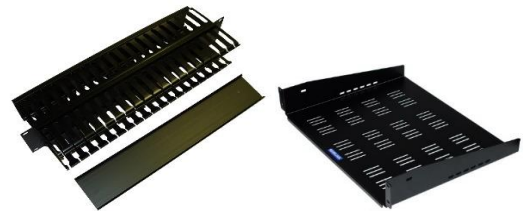

ACCESSORIES & CABLE ORGANIZERS

0165000	Vertical Cable Hanger 1-Hook 3.75" x 3.75"
0191446	19" Sliding Keyboard/ Shelf and Mouse Pad
0191447	19" Sliding Keyboard/Shelf
0191451	19" Sliding Vented Shelf 4-point mounting 24" Depth 120 lbs
0191452	19" Solid Center Weight Rack Shelf 19" Depth 60 lbs
0191453	19" Solid Cantilevered Weight Rack Shelf 14" Depth 50lbs
0191454	19" Vented Shelf 4-point mounting 30" Depth 200 lbs
0191461	19" Sliding Vented Shelf 22" Depth 77lbs
0191510	19" Cantilevered Vented Shelf 12" Depth 70 lbs
0191511	19" Flush Cantilevered Solid Shelf 12" Depth 70 lbs
0191512	19" Flush Mount Cantilevered Vented Shelf 14" Depth 50 lbs
0191518	19" Flush Cantilevered Vented Shelf 18" Depth 75 lbs
0201021	Horizontal 2U-1 Side Duct Panel with Cover 3.5" x 19"
0201023	Horizontal 2U-2 Side Duct Panel with Cover 3.5" x 19"
0205002	Horizontal Cable Organizer 5-Rings 1U Rack
0301001	2-pack Horizontal 1U-1 Side Duct Panel with Cover 1.75" x 19"
0336010	Vertical Wire Bracket 1-Side 36" H x 4" W Black (only for 0842016 and 0844010)
0336020	Vertical Wire Bracket 2-Side 36" H x 4" W Black (only for 0842016 and 0844010)
0336040	Vertical Wire Bracket 2-Side 72"H x 4" W Black (only for 0842016 and 0844010)
0445020	2-position Wall Mount Bracket 12" Panel Depth
0445030	3-position Wall Mount Bracket 12" Panel Depth
0455040	4-position Wall Mount Bracket 12" Panel Depth
0455060	6-position Wall Mount Bracket 12" Panel Depth
0516208	8-Outlet Power Strip Rack Mount with thermal protector
0516210	10-Outlet Power Strip Rack mount 15A with Surge Protector
0516220	20-Outlet Power Strip Vertical 15A with surge protection
0617519	Filler Panel 1-U
0635019	Filler Panel 2-U
0652519	Filler Panel 3-U (this item includes 2 panels)
0990004	Newlink 1U 10" Fan Tray (4 fans)
0991500	Grounding Bar