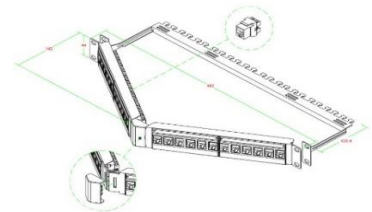

NEWLINK FEATURED PRODUCTS

ITEM #	DESCRIPTION
9807331	Cat-6A 10G STP CERTIFIED 4-pair 23 AWG 1,000ft Reel Gray

BLANK PATCH PANELS (for Cat 6A Jacks)

2200024	24-Port Blank Patch Panel 19"
2200048	48-Port Blank Patch Panel 19"
2222024	24-port Blank Patch Panel STP

CAT-6A PATCH PANELS

2777712	Rackmount Modular Premium Patch Panel Cat 6A UTP 12-Port
2777724	Rackmount Modular Premium Patch Panel Cat 6A UTP 24-Port
2777748	Rackmount Modular Premium Patch Panel Cat 6A UTP 48-Port
2773324	24-Port Cat 6A UTP Modular Angular Patch Panel
2773348	24-Port Cat 6A UTP Modular Angular Patch Panel